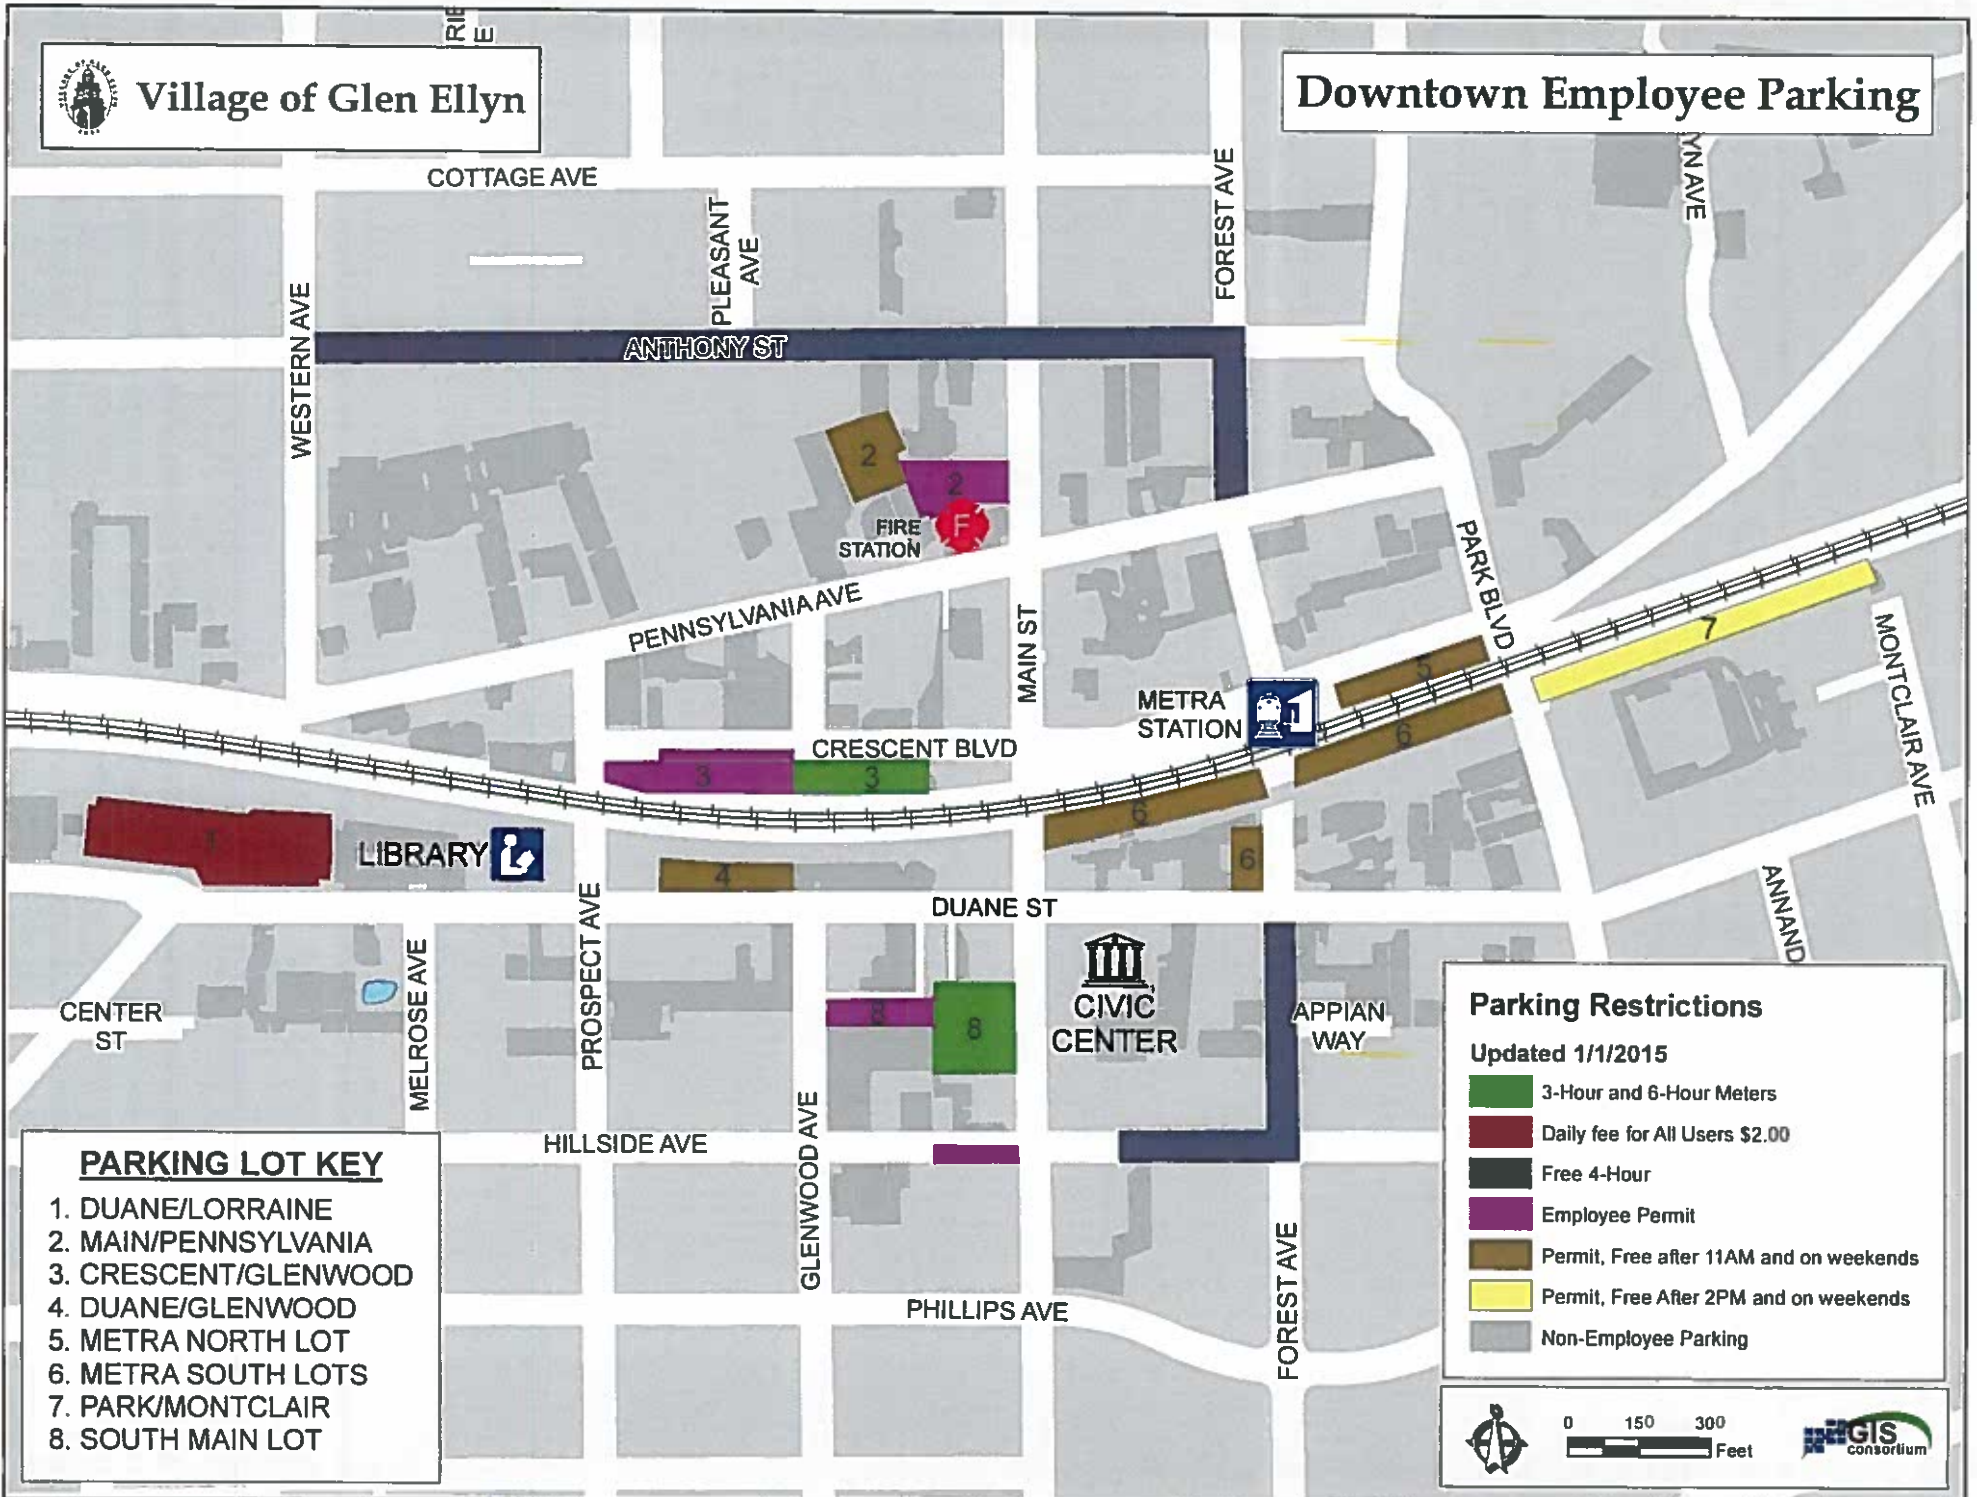

### PARKING LOT KEY

- 1. DUANE/LORRAINE
- 2. MAIN/PENNSYLVANIA
- 3. CRESCENT/GLENWOOD
- 4. DUANE/GLENWOOD
- 5. METRA NORTH LOT
- 6. METRA SOUTH LOTS
- 7. PARK/MONTCLAIR

# Downtown Employee Parking

- PARKING LOT KEY**
1. DUANE/LORRAINE
  2. MAIN/PENNSYLVANIA
  3. CRESCENT/GLENWOOD
  4. DUANE/GLENWOOD
  5. METRA NORTH LOT
  6. METRA SOUTH LOTS
  7. PARK/MONTCLAIR
  8. SOUTH MAIN LOT

# Downtown Customer Parking

- PARKING LOT KEY**
1. DUANE/LORRAINE
  2. MAIN/PENNSYLVANIA
  3. CRESCENT/GLENWOOD
  4. DUANE/GLENWOOD
  5. METRA NORTH LOT
  6. METRA SOUTH LOTS
  7. PARK/MONTCLAIR
  8. SOUTH MAIN LOT
  9. CIVIC CENTER LOT
  10. SCHOCK'S SQUARE
  11. MAIN/CRESCENT
  12. SCHMID'S LOT