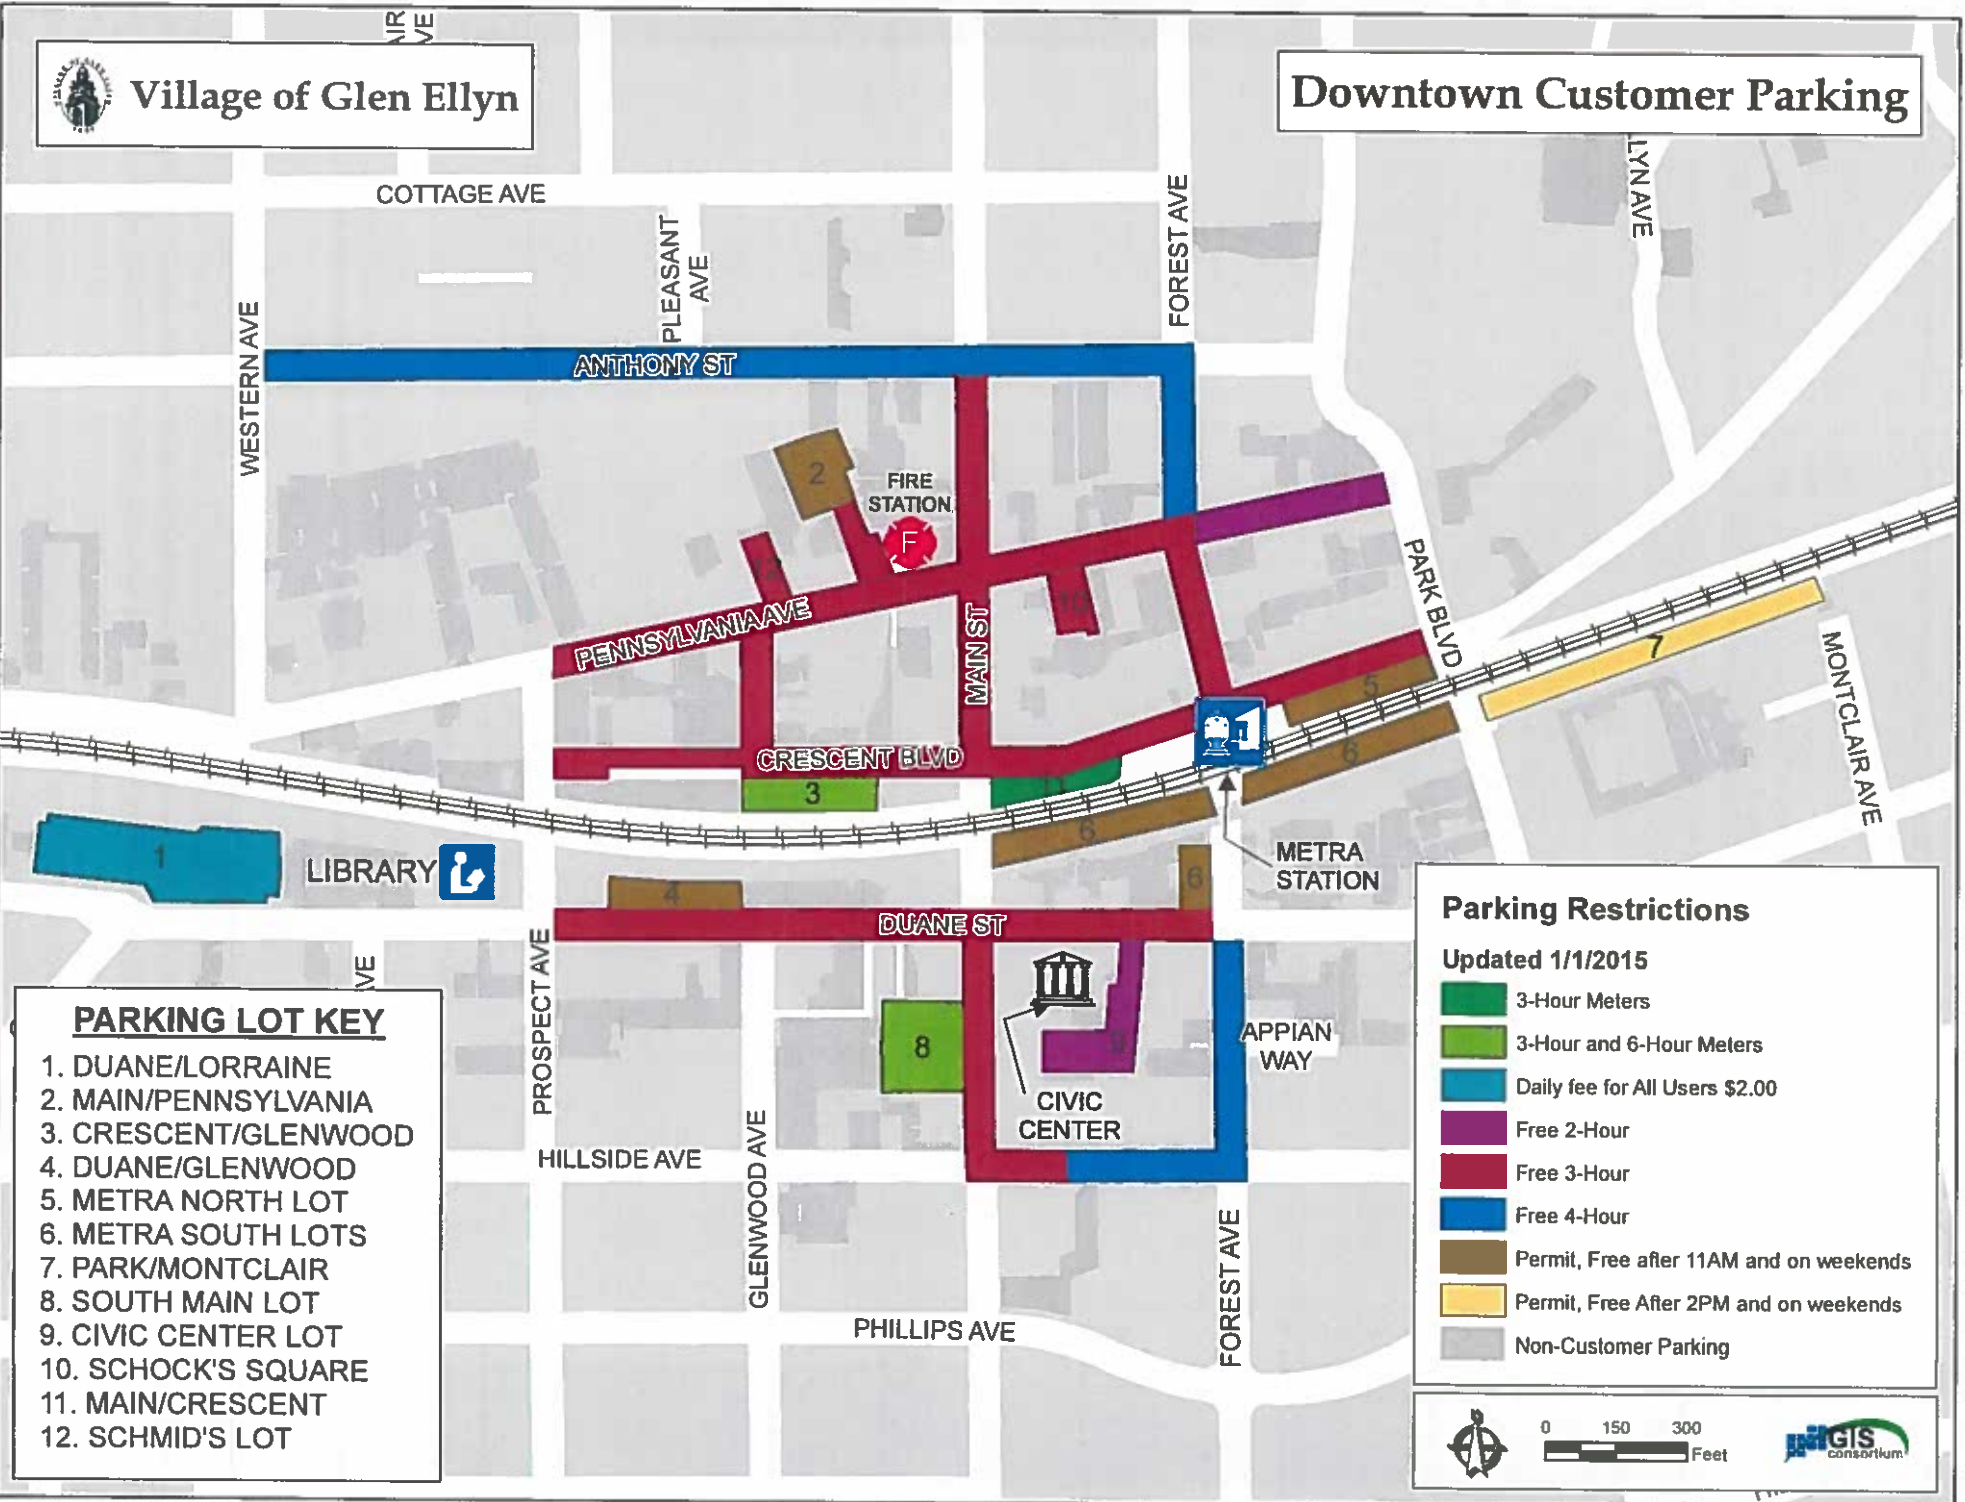

### PARKING LOT KEY

- 1. DUANE/LORRAINE
- 2. MAIN/PENNSYLVANIA
- 3. CRESCENT/GLENWOOD
- 4. DUANE/GLENWOOD
- 5. METRA NORTH LOT
- 6. METRA SOUTH LOTS
- 7. PARK/MONTCLAIR

# Downtown Employee Parking

- PARKING LOT KEY**
1. DUANE/LORRAINE
  2. MAIN/PENNSYLVANIA
  3. CRESCENT/GLENWOOD
  4. DUANE/GLENWOOD
  5. METRA NORTH LOT
  6. METRA SOUTH LOTS
  7. PARK/MONTCLAIR
  8. SOUTH MAIN LOT

# Downtown Customer Parking

- PARKING LOT KEY**
1. DUANE/LORRAINE
  2. MAIN/PENNSYLVANIA
  3. CRESCENT/GLENWOOD
  4. DUANE/GLENWOOD
  5. METRA NORTH LOT
  6. METRA SOUTH LOTS
  7. PARK/MONTCLAIR
  8. SOUTH MAIN LOT
  9. CIVIC CENTER LOT
  10. SCHOCK'S SQUARE
  11. MAIN/CRESCENT
  12. SCHMID'S LOT