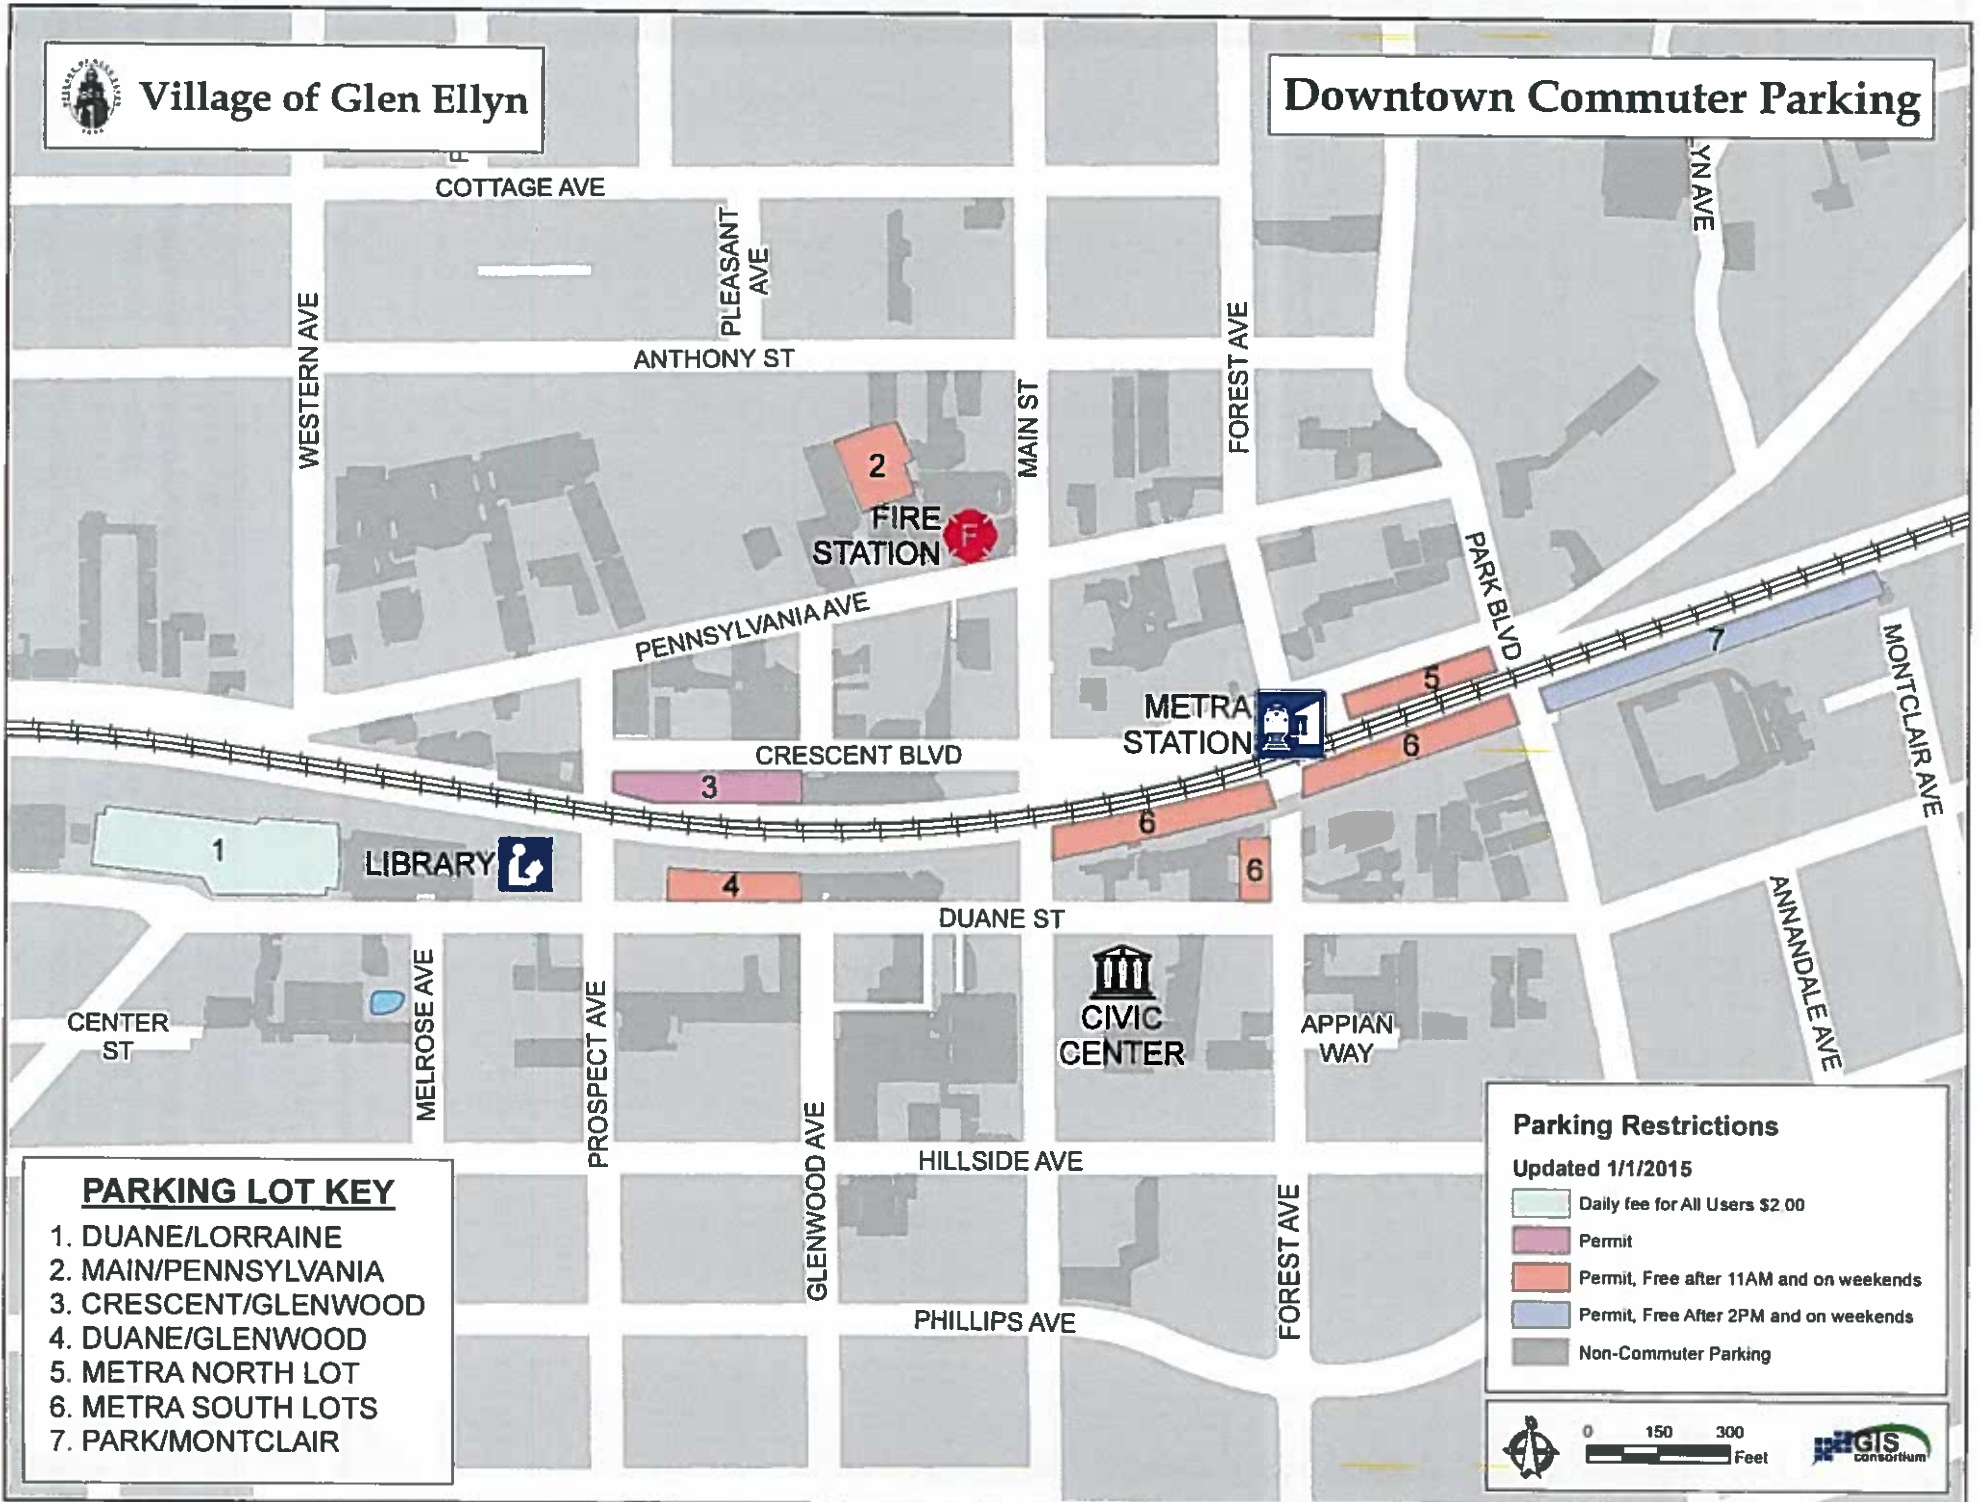

# Downtown Commuter Parking

### PARKING LOT KEY

- 1. DUANE/LORRAINE
- 2. MAIN/PENNSYLVANIA
- 3. CRESCENT/GLENWOOD
- 4. DUANE/GLENWOOD
- 5. METRA NORTH LOT
- 6. METRA SOUTH LOTS
- 7. PARK/MONTCLAIR

# Downtown Employee Parking

- PARKING LOT KEY**
1. DUANE/LORRAINE
  2. MAIN/PENNSYLVANIA
  3. CRESCENT/GLENWOOD
  4. DUANE/GLENWOOD
  5. METRA NORTH LOT
  6. METRA SOUTH LOTS
  7. PARK/MONTCLAIR
  8. SOUTH MAIN LOT

# Downtown Customer Parking

- PARKING LOT KEY**
1. DUANE/LORRAINE
  2. MAIN/PENNSYLVANIA
  3. CRESCENT/GLENWOOD
  4. DUANE/GLENWOOD
  5. METRA NORTH LOT
  6. METRA SOUTH LOTS
  7. PARK/MONTCLAIR
  8. SOUTH MAIN LOT
  9. CIVIC CENTER LOT
  10. SCHOCK'S SQUARE
  11. MAIN/CRESCENT
  12. SCHMID'S LOT