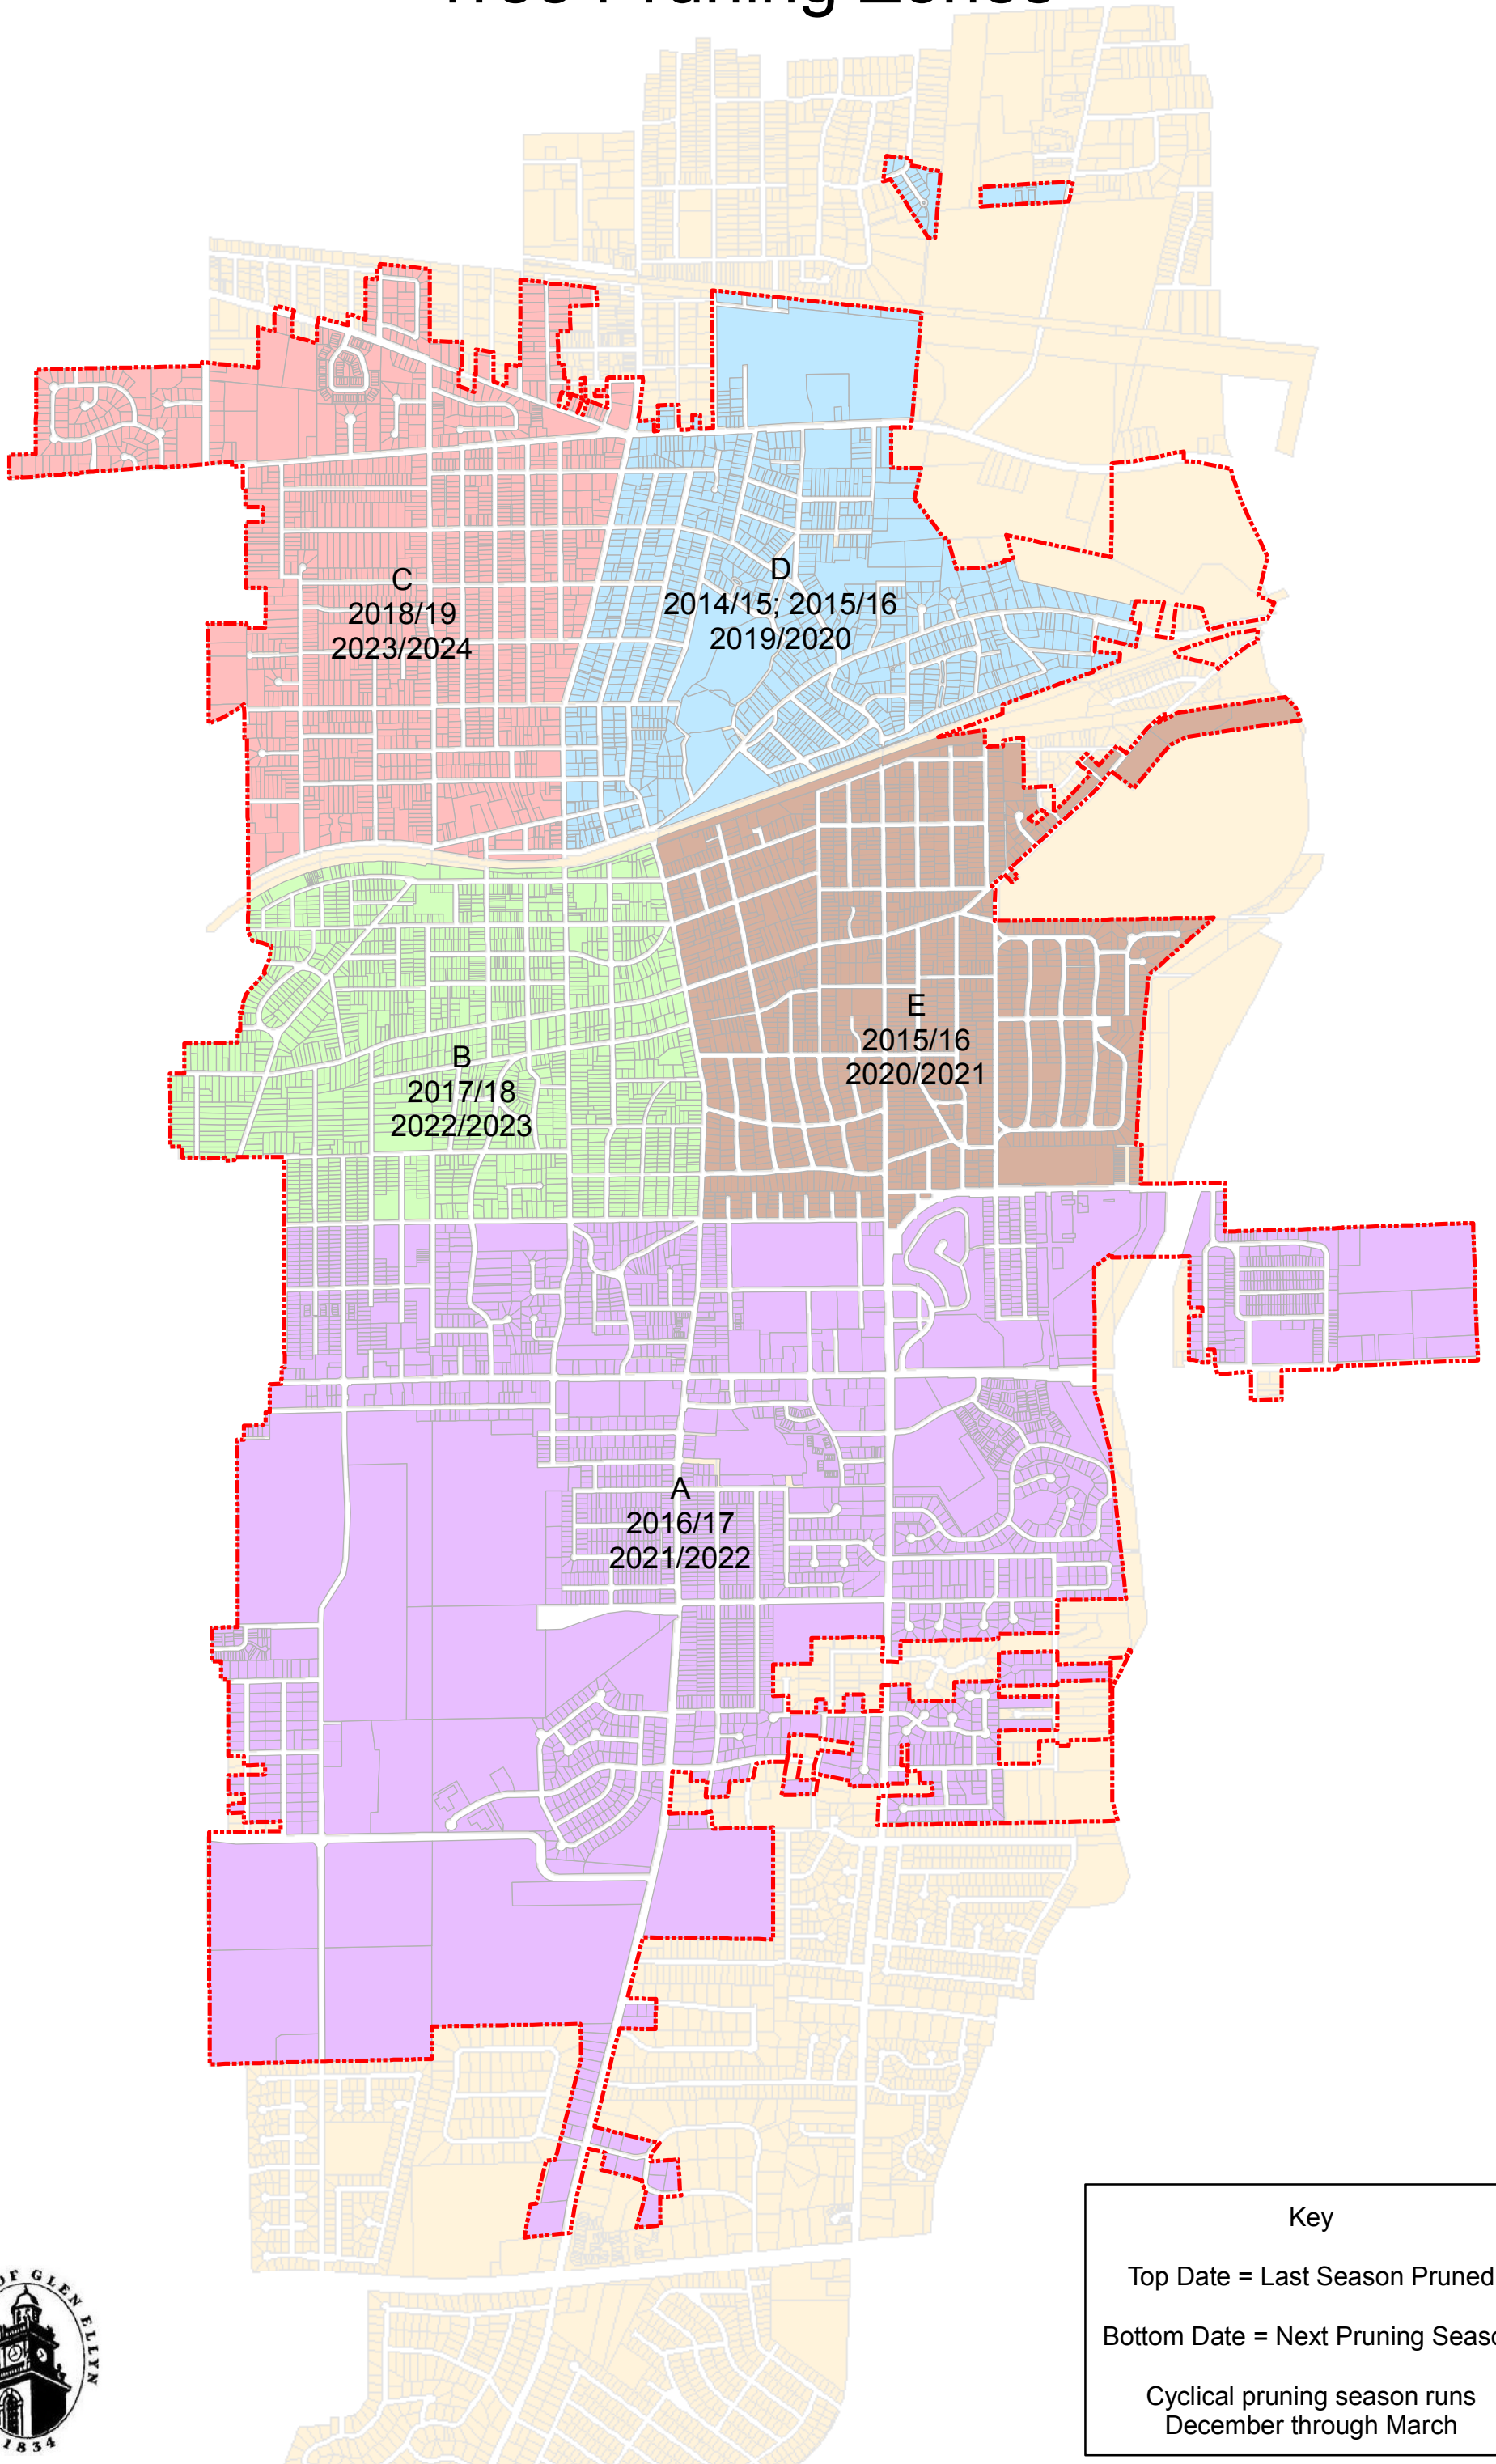

Tree Pruning Zones

Key

- Top Date = Last Season Pruned
- Bottom Date = Next Pruning Season
- Cyclical pruning season runs December through March