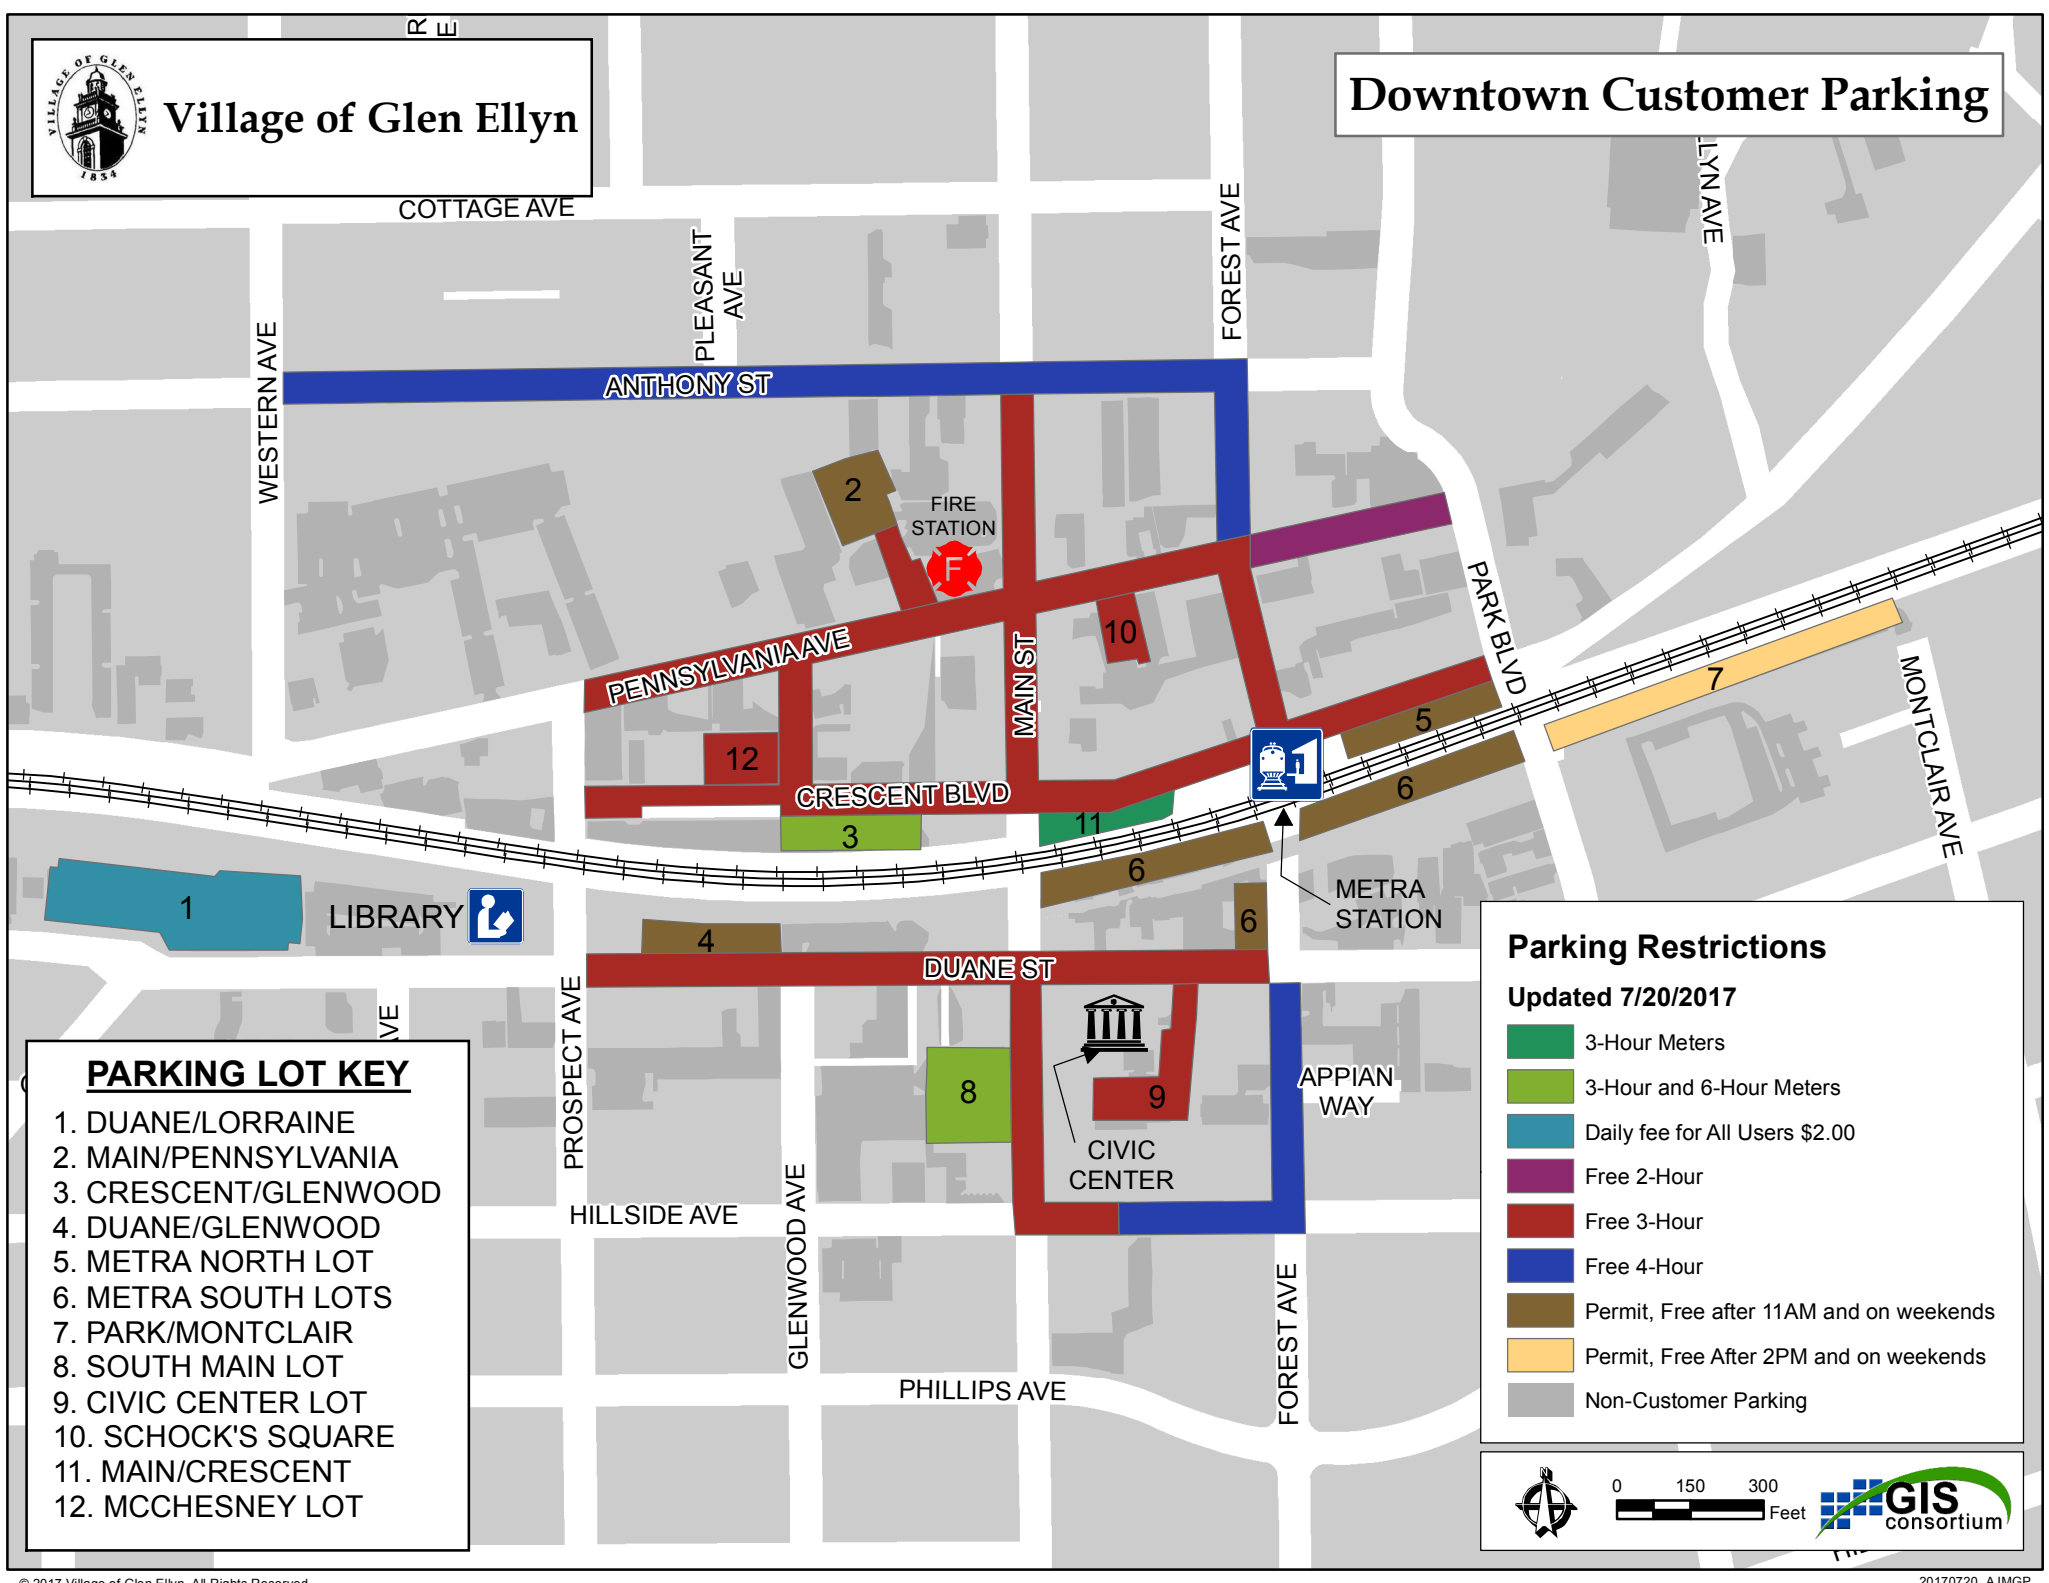

# Village of Glen Ellyn

# Downtown Customer Parking

### PARKING LOT KEY

- 1. DUANE/LORRAINE
- 2. MAIN/PENNSYLVANIA
- 3. CRESCENT/GLENWOOD
- 4. DUANE/GLENWOOD
- 5. METRA NORTH LOT
- 6. METRA SOUTH LOTS
- 7. PARK/MONTCLAIR
- 8. SOUTH MAIN LOT
- 9. CIVIC CENTER LOT
- 10. SCHOCK'S SQUARE
- 11. MAIN/CRESCENT
- 12. MCCHESENEY LOT

### Parking Restrictions

Updated 7/20/2017

- 3-Hour Meters
- 3-Hour and 6-Hour Meters
- Daily fee for All Users \$2.00
- Free 2-Hour
- Free 3-Hour
- Free 4-Hour
- Permit, Free after 11AM and on weekends
- Permit, Free After 2PM and on weekends
- Non-Customer Parking